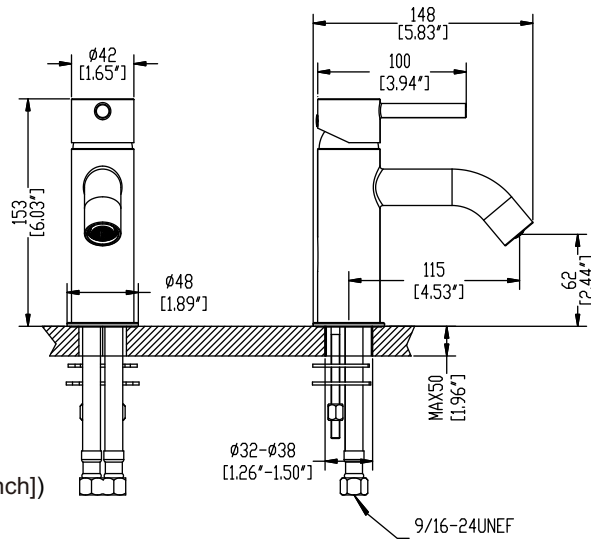

PRODUCT TECHNICAL SHEET

PC-VIOLET-CH/SN/ORB SINGLE CONTROL LAV FAUCET

DIMENSIONS

■ For Reference only (unit = mm[inch])

TECHNICAL DETAILS

Please read the followings before installing and usage.

1 Description

- Metal handle
- Solid brass construction
- Ceramic disc Cartridge

3 Certificate

2 Technique Parameter

Parameter	Water Pressure	Water Temperature
ASME A112.18.1/ CSA B125.1	20-80PSI	10-65°C
EN817	0.1-0.5MPa	10-65°C

EXPLODED DRAWING

Please read the followings before installing and usage.

NO.	Description	Part No.	Qty
01	CAP	CTCP0072	1
02	FITING KIT	ATBQ0403	1
03	HOSE	ATBP0422	2
04	AERATOR	ATBX0087	1

■ Notes: For reference only. We reserve the right to make changes without any notice.