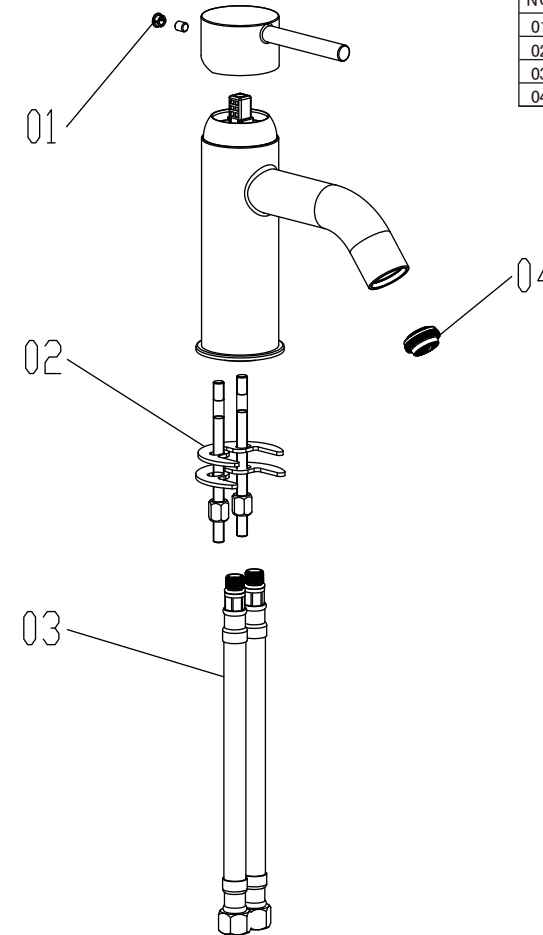

PRODUCT TECHNICAL SHEET

PC-VIOLET-CH/SN/ORB SINGLE CONTROL LAV FAUCET

DIMENSIONS

■ For Reference only (unit = mm[inch])

TECHNICAL DETAILS

Please read the followings before installing and usage.

1 Description

- Metal handle
- Solid brass construction
- Ceramic disc Cartridge

3 Certificate

2 Technique Parameter

Parameter	Water Pressure	Water Temperature
ASME A112.18.1/ CSA B125.1	20-80PSI	10-65°C
EN817	0.1-0.5MPa	10-65°C

EXPLODED DRAWING

Please read the followings before installing and usage.

NO.	Description	Part No.	Qty
01	CAP	CTCP0072	1
02	FITING KIT	ATBQ0403	1
03	HOSE	ATBP0422	2
04	AERATOR	ATBX0087	1

■ Notes: For reference only. We reserve the right to make changes without any notice.