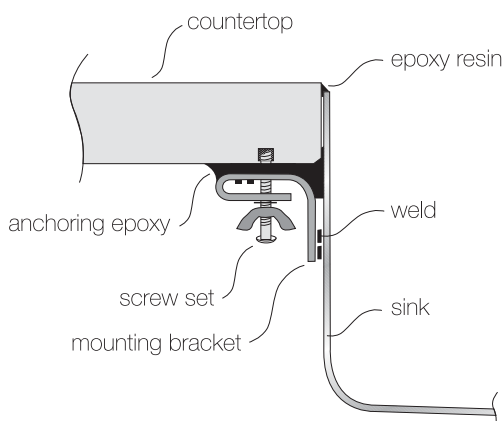

TOPZERO®

MODEL

TZ RS787

TOPZERO TYPE

Rimless Sink with undermounting brackets

GENERAL

Fine quality sink bowls formed of 18 gauge BA 304 18/10 nickel bearing stainless steel.

DESIGN FEATURES

Bowl Depth : 10"
Finish : Soft Satin Finish
Underside : Sound absorbing pads and special paint
Drain Opening : 3-1/2"

OPTIONAL ACCESSORIES

Stainless Steel Bottom Grid
Bamboo Cutting Board
Glass Cutting Board
Stainless Steel Colander

SINK DIMENSIONS (INCHES)

INSTALLATION PROFILE *

*Check "TopZero Seamless Undermount Sink Installation" video on [YouTube](#)

SPECIFICATIONS

"U.S. and Foreign Patents Pending"