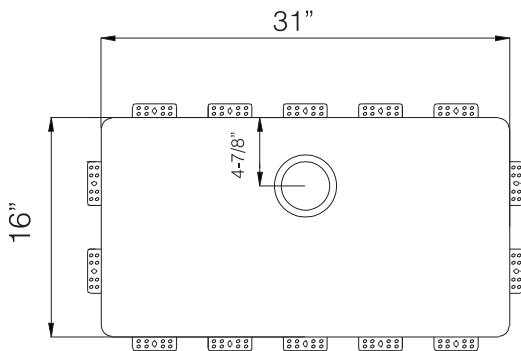

TOPZERO®

MODEL

TZ RS787

TOPZERO TYPE

Rimless Sink with undermounting brackets

GENERAL

Fine quality sink bowls formed of 18 gauge BA 304 18/10 nickel bearing stainless steel.

DESIGN FEATURES

Bowl Depth : 10"
Finish : Soft Satin Finish
Underside : Sound absorbing pads and special paint
Drain Opening : 3-1/2"

OPTIONAL ACCESSORIES

Stainless Steel Bottom Grid
Bamboo Cutting Board
Glass Cutting Board
Stainless Steel Colander

SINK DIMENSIONS (INCHES)

INSTALLATION PROFILE *

*Check "TopZero Seamless Undermount Sink Installation" video on [YouTube](#)

SPECIFICATIONS

"U.S. and Foreign Patents Pending"