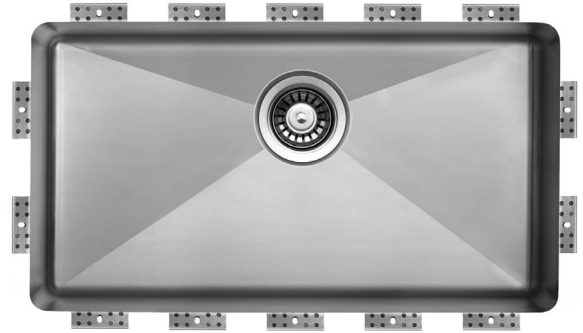

TOPZERO®

MODEL

TZ RS787

TOPZERO TYPE

Rimless Sink with undermounting brackets

GENERAL

Fine quality sink bowls formed of 18 gauge BA 304 18/10 nickel bearing stainless steel.

DESIGN FEATURES

Bowl Depth : 10"
Finish : Soft Satin Finish
Underside : Sound absorbing pads and special paint
Drain Opening : 3-1/2"

OPTIONAL ACCESSORIES

Stainless Steel Bottom Grid
Bamboo Cutting Board
Glass Cutting Board
Stainless Steel Colander

SINK DIMENSIONS (INCHES)

INSTALLATION PROFILE *

*Check "TopZero Seamless Undermount Sink Installation" video on [YouTube](#)

SPECIFICATIONS

"U.S. and Foreign Patents Pending"