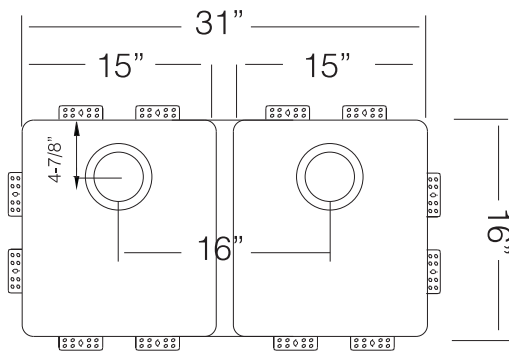

## GENERAL

Fine quality sink bowls formed of 18 gauge BA 304 18/10 nickel bearing stainless steel.

## DESIGN FEATURES

Bowl Depth : 10"  
Finish : Soft Satin Finish  
Underside : Sound absorbing pads and special paint  
Drain Opening : 3-1/2"

## SINK DIMENSIONS (INCHES)