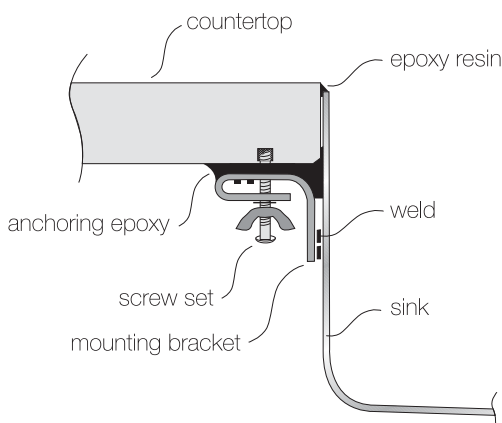

## DESIGN FEATURES

Bowl Depth : 10"  
Finish : Soft Satin Finish  
Underside : Sound absorbing pads and special paint  
Drain Opening : 3-1/2"

## OPTIONAL ACCESSORIES

Stainless Steel Bottom Grid  
Bamboo Cutting Board  
Glass Cutting Board  
Stainless Steel Colander

## SINK DIMENSIONS (INCHES)

## INSTALLATION PROFILE \*

\*Check "TopZero Seamless Undermount Sink Installation" video on [YouTube](#)