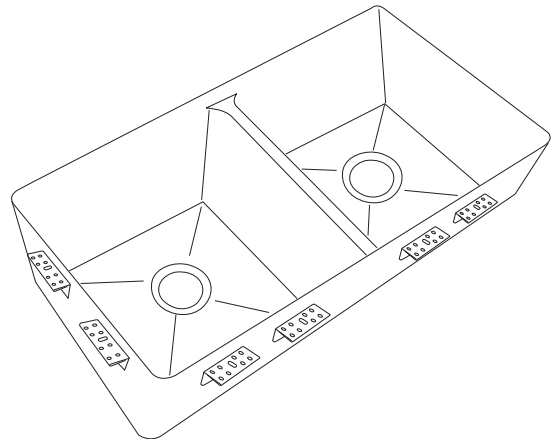

SPECIFICATIONS

"U.S. and Foreign Patents Pending"