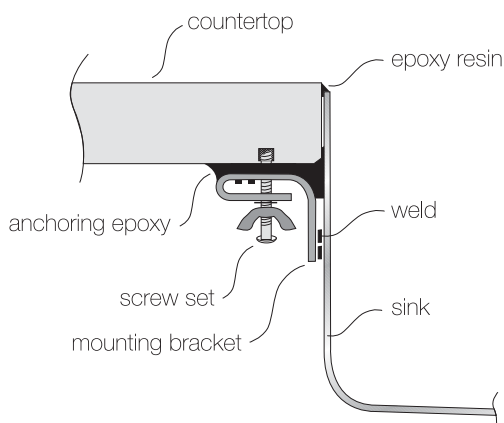

### DESIGN FEATURES

Bowl Depth : 9"  
Finish : Soft Satin Finish  
Underside : Aluminum Coated Premium Sound Absorbing Pads  
Drain Opening : 3-1/2"

### OPTIONAL ACCESSORIES

Stainless Steel Bottom Grid  
Bamboo Cutting Board  
Glass Cutting Board  
Stainless Steel Colander

### SINK DIMENSIONS (INCHES)

"U.S. and Foreign Patents Pending"

### INSTALLATION PROFILE \*

\*Check "TopZero Seamless Undermount Sink Installation" video on [YouTube](#)