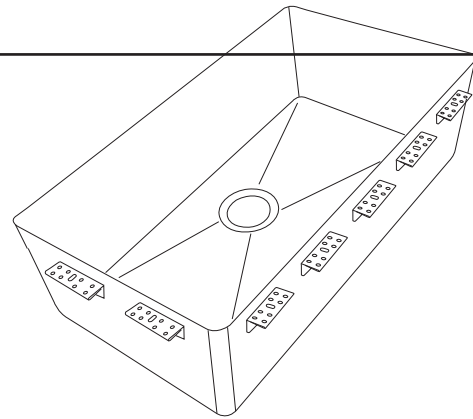

TOPZERO®

MODEL

TZ R745

TOPZERO TYPE

Rimless Sink with undermounting brackets

SPECIFICATIONS

GENERAL

Fine quality sink bowls formed of 18 gauge BA 304 18/10 nickel bearing stainless steel.

DESIGN FEATURES

Bowl Depth : 9"
Finish : Soft Satin Finish
Underside : Aluminum Coated Premium Sound Absorbing Pads
Drain Opening : 3-1/2"

OPTIONAL ACCESSORIES

Stainless Steel Bottom Grid
Bamboo Cutting Board
Glass Cutting Board
Stainless Steel Colander

SINK DIMENSIONS (INCHES)

"U.S. and Foreign Patents Pending"