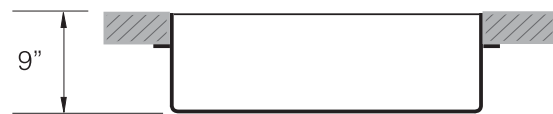

### DESIGN FEATURES

Bowl Depth : 9"  
Finish : Soft Satin Finish  
Underside : Aluminum Coated Premium Sound Absorbing Pads  
Drain Opening : 3-1/2"

### SINK DIMENSIONS (INCHES)

"U.S. and Foreign Patents Pending"