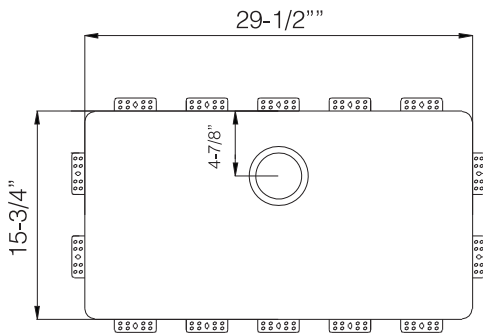

### DESIGN FEATURES

Bowl Depth : 9"  
Finish : Soft Satin Finish  
Underside : Aluminum Coated Premium Sound Absorbing Pads  
Drain Opening : 3-1/2"

### SINK DIMENSIONS (INCHES)

"U.S. and Foreign Patents Pending"