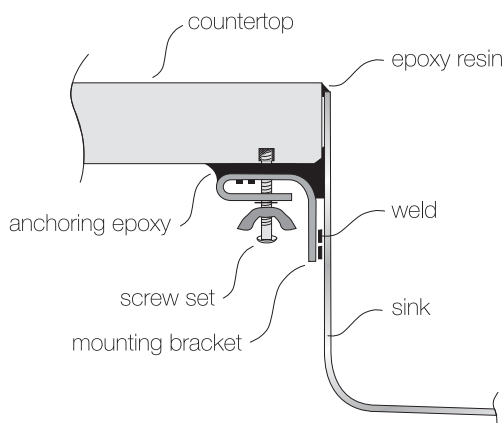

TOPZERO®

MODEL

TZ R550

TOPZERO TYPE

Rimless Sink with undermounting brackets

GENERAL

Fine quality sink bowls formed of 18 gauge BA 304 18/10 nickel bearing stainless steel.

DESIGN FEATURES

Bowl Depth : 9"
Finish : Soft Satin Finish
Underside : Aluminum Coated Premium Sound Absorbing Pads
Drain Opening : 3-1/2"

OPTIONAL ACCESSORIES

Stainless Steel Bottom Grid
Bamboo Cutting Board
Glass Cutting Board
Stainless Steel Colander

SINK DIMENSIONS (INCHES)

INSTALLATION PROFILE *

*Check "TopZero Seamless Undermount Sink Installation" video on [YouTube](#)

SPECIFICATIONS

"U.S. and Foreign Patents Pending"