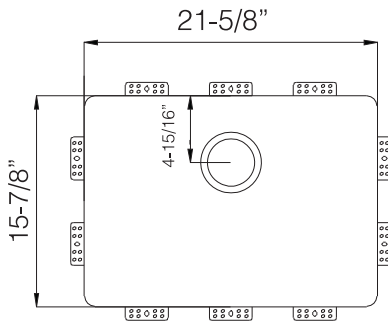

TOPZERO®

MODEL

TZ R550

TOPZERO TYPE

Rimless Sink with undermounting brackets

GENERAL

Fine quality sink bowls formed of 18 gauge BA 304 18/10 nickel bearing stainless steel.

DESIGN FEATURES

Bowl Depth : 9"
Finish : Soft Satin Finish
Underside : Aluminum Coated Premium Sound Absorbing Pads
Drain Opening : 3-1/2"

OPTIONAL ACCESSORIES

Stainless Steel Bottom Grid
Bamboo Cutting Board
Glass Cutting Board
Stainless Steel Colander

SINK DIMENSIONS (INCHES)

INSTALLATION PROFILE *

*Check "TopZero Seamless Undermount Sink Installation" video on [YouTube](#)

SPECIFICATIONS

"U.S. and Foreign Patents Pending"