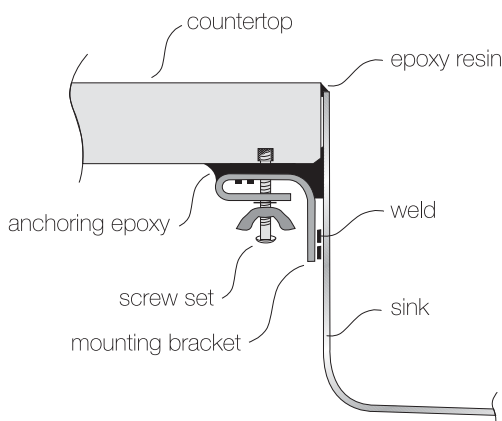

Bowl Depth : 9"
Finish : Soft Satin Finish
Underside : Aluminum Coated Premium Sound Absorbing Pads
Drain Opening : 3-1/2"

OPTIONAL ACCESSORIES

Stainless Steel Bottom Grid
Bamboo Cutting Board
Glass Cutting Board
Stainless Steel Colander

SINK DIMENSIONS (INCHES)

SPECIFICATIONS

"U.S. and Foreign Patents Pending"

INSTALLATION PROFILE *

*Check "TopZero Seamless Undermount Sink Installation" video on [YouTube](#)