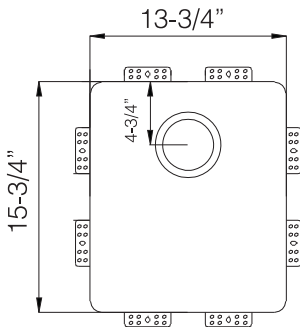

TOPZERO®

MODEL

TZ R340

TOPZERO TYPE

Rimless Sink with undermounting brackets

GENERAL

Fine quality sink bowls formed of 18 gauge BA 304 18/10 nickel bearing stainless steel.

DESIGN FEATURES

Bowl Depth : 9"
Finish : Soft Satin Finish
Underside : Aluminum Coated Premium Sound Absorbing Pads
Drain Opening : 3-1/2"

OPTIONAL ACCESSORIES

Stainless Steel Bottom Grid
Bamboo Cutting Board
Glass Cutting Board
Stainless Steel Colander

SINK DIMENSIONS (INCHES)

SPECIFICATIONS

"U.S. and Foreign Patents Pending"

INSTALLATION PROFILE *

*Check "TopZero Seamless Undermount Sink Installation" video on [YouTube](#)