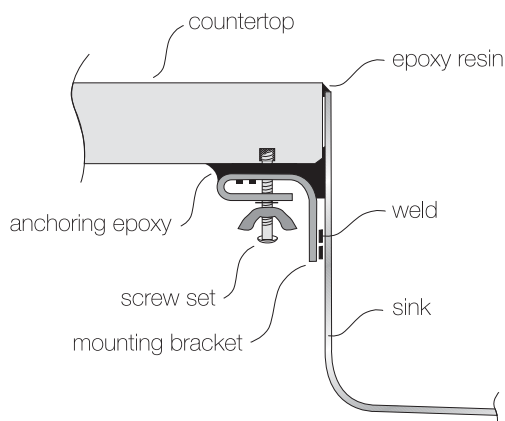

Bowl Depth : 9" large bowl 7" small bowl'
Finish : Soft Satin Finish
Underside : Aluminum Coated Premium
Sound Absorbing Pads
Drain Opening : 3-1/2"

OPTIONAL ACCESSORIES

Stainless Steel Rinsing Basket
Stainless Steel Bottom Grid
Bamboo Cutting Board

SINK DIMENSIONS (INCHES)

SPECIFICATIONS

"U.S. and Foreign Patents Pending"

INSTALLATION PROFILE *

*Check "TopZero Seamless Undermount Sink Installation" video on [YouTube](#)