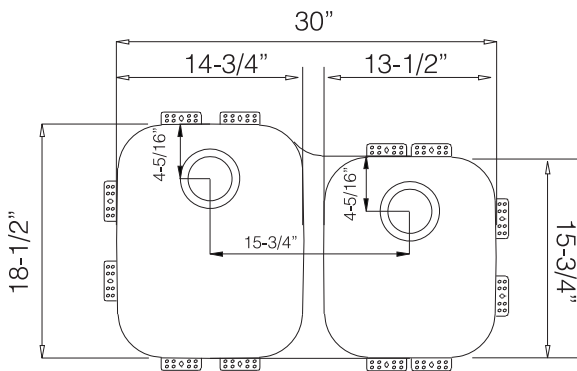

TOPZERO®

MODEL

TZ L375.64

TOPZERO TYPE

Rimless Sink with undermounting brackets

GENERAL

Fine quality sink bowls formed of 18 gauge BA 304 18/10 nickel bearing stainless steel.

DESIGN FEATURES

Bowl Depth : 9" large bowl 7" small bowl'
Finish : Soft Satin Finish
Underside : Aluminum Coated Premium
Sound Absorbing Pads
Drain Opening : 3-1/2"

OPTIONAL ACCESSORIES

Stainless Steel Rinsing Basket
Stainless Steel Bottom Grid
Bamboo Cutting Board

SINK DIMENSIONS (INCHES)

SPECIFICATIONS

"U.S. and Foreign Patents Pending"

INSTALLATION PROFILE *

*Check "TopZero Seamless Undermount Sink Installation" video on [YouTube](#)