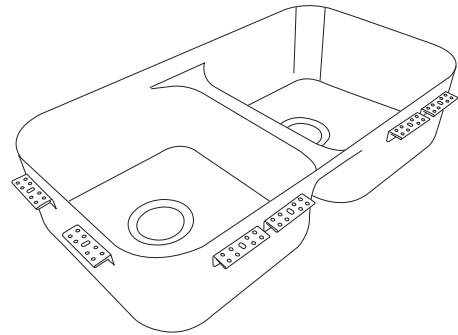

TOPZERO®

MODEL

TZ L360.55

TOPZERO TYPE

Rimless Sink with undermounting brackets

GENERAL

Fine quality sink bowls formed of 18 gauge BA 304 18/10 nickel bearing stainless steel.

DESIGN FEATURES

Bowl Depth : 9"
Finish : Soft Satin Finish
Underside : Aluminum Coated Premium
Sound Absorbing Pads
Drain Opening : 3-1/2"

OPTIONAL ACCESSORIES

Stainless Steel Rinsing Basket
Stainless Steel Bottom Grid
Bamboo Cutting Board

SINK DIMENSIONS (INCHES)

"U.S. and Foreign Patents Pending"

INSTALLATION PROFILE *

*Check "TopZero Seamless Undermount Sink Installation" video on [YouTube](#)