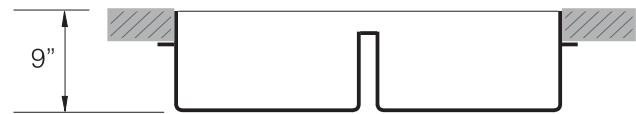

Bowl Depth : 9"
Finish : Soft Satin Finish
Underside : Aluminum Coated Premium
Sound Absorbing Pads
Drain Opening : 3-1/2"

OPTIONAL ACCESSORIES

Stainless Steel Rinsing Basket
Stainless Steel Bottom Grid
Bamboo Cutting Board

SINK DIMENSIONS (INCHES)

"U.S. and Foreign Patents Pending"

INSTALLATION PROFILE *

*Check "TopZero Seamless Undermount Sink Installation" video on [YouTube](#)