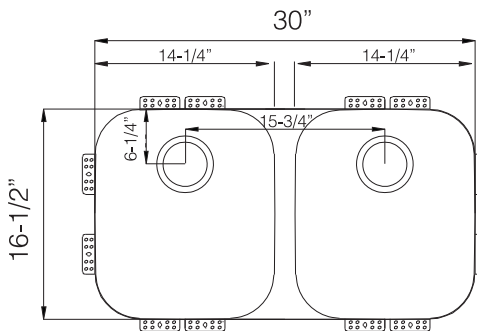

TOPZERO®

MODEL

TZ L360.55

TOPZERO TYPE

Rimless Sink with undermounting brackets

GENERAL

Fine quality sink bowls formed of 18 gauge BA 304 18/10 nickel bearing stainless steel.

DESIGN FEATURES

Bowl Depth : 9"
Finish : Soft Satin Finish
Underside : Aluminum Coated Premium
Sound Absorbing Pads
Drain Opening : 3-1/2"

OPTIONAL ACCESSORIES

Stainless Steel Rinsing Basket
Stainless Steel Bottom Grid
Bamboo Cutting Board

SINK DIMENSIONS (INCHES)

"U.S. and Foreign Patents Pending"

INSTALLATION PROFILE *

*Check "TopZero Seamless Undermount Sink Installation" video on [YouTube](#)