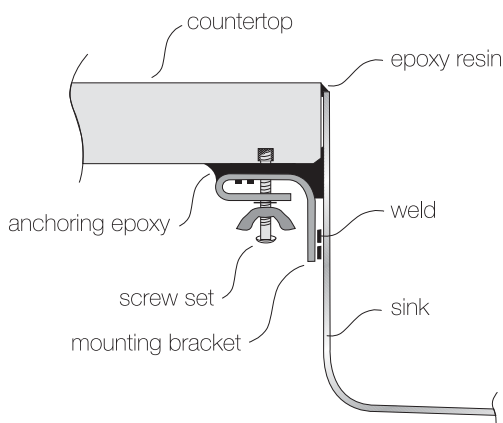

TOPZERO®

MODEL

TZ L360.55

TOPZERO TYPE

Rimless Sink with undermounting brackets

GENERAL

Fine quality sink bowls formed of 18 gauge BA 304 18/10 nickel bearing stainless steel.

DESIGN FEATURES

Bowl Depth : 9"
Finish : Soft Satin Finish
Underside : Aluminum Coated Premium
Sound Absorbing Pads
Drain Opening : 3-1/2"

OPTIONAL ACCESSORIES

Stainless Steel Rinsing Basket
Stainless Steel Bottom Grid
Bamboo Cutting Board

SINK DIMENSIONS (INCHES)

"U.S. and Foreign Patents Pending"

INSTALLATION PROFILE *

*Check "TopZero Seamless Undermount Sink Installation" video on [YouTube](#)