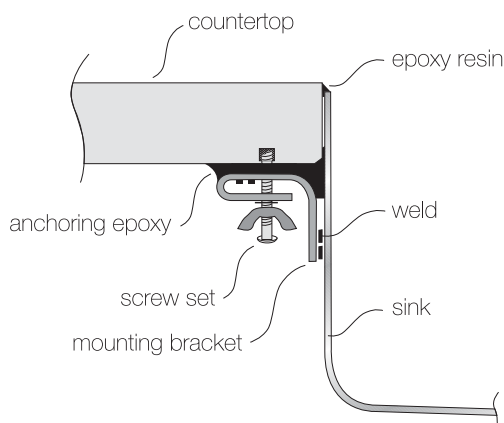

TOPZERO®

MODEL

TZ D556

TOPZERO TYPE

Rimless Sink with undermounting brackets

GENERAL

Fine quality sink bowls formed of 18 gauge BA 304 18/10 nickel bearing stainless steel.

DESIGN FEATURES

Bowl Depth : 9"
Finish : Soft Satin Finish
Underside : Aluminum Coated Premium
Sound Absorbing Pads
Drain Opening : 3-1/2"

OPTIONAL ACCESSORIES

Stainless Steel Bottom Grid
Bamboo Cutting Board

SINK DIMENSIONS (INCHES)

SPECIFICATIONS

"U.S. and Foreign Patents Pending"

INSTALLATION PROFILE *

*Check "TopZero Seamless Undermount Sink Installation" video on [YouTube](#)