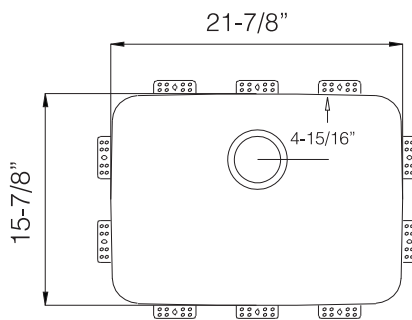

TOPZERO®

MODEL

TZ D556

TOPZERO TYPE

Rimless Sink with undermounting brackets

GENERAL

Fine quality sink bowls formed of 18 gauge BA 304 18/10 nickel bearing stainless steel.

DESIGN FEATURES

Bowl Depth : 9"
Finish : Soft Satin Finish
Underside : Aluminum Coated Premium
Sound Absorbing Pads
Drain Opening : 3-1/2"

OPTIONAL ACCESSORIES

Stainless Steel Bottom Grid
Bamboo Cutting Board

SINK DIMENSIONS (INCHES)