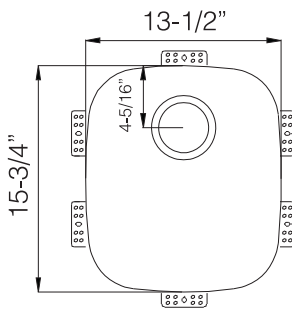

TOPZERO®

MODEL

TZ D345

TOPZERO TYPE

Rimless Sink with undermounting brackets

GENERAL

Fine quality sink bowls formed of 18 gauge BA 304 18/10 nickel bearing stainless steel.

DESIGN FEATURES

Bowl Depth : 9"
Finish : Soft Satin Finish
Underside : Aluminum Coated Premium Sound Absorbing Pads
Drain Opening : 3-1/2"

OPTIONAL ACCESSORIES

Stainless Steel Rinsing Basket
Stainless Steel Bottom Grid
Bamboo Cutting Board

SINK DIMENSIONS (INCHES)

SPECIFICATIONS

"U.S. and Foreign Patents Pending"

INSTALLATION PROFILE *

*Check "TopZero Seamless Undermount Sink Installation" video on [YouTube](#)