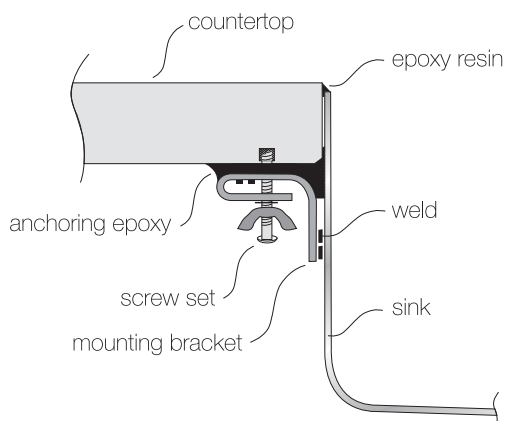

Bowl Depth : 9"
Finish : Soft Satin Finish
Underside : Aluminum Coated Premium Sound Absorbing Pads
Drain Opening : 3-1/2"

OPTIONAL ACCESSORIES

Stainless Steel Rinsing Basket
Stainless Steel Bottom Grid
Bamboo Cutting Board

SINK DIMENSIONS (INCHES)

SPECIFICATIONS

"U.S. and Foreign Patents Pending"

INSTALLATION PROFILE *

*Check "TopZero Seamless Undermount Sink Installation" video on [YouTube](#)