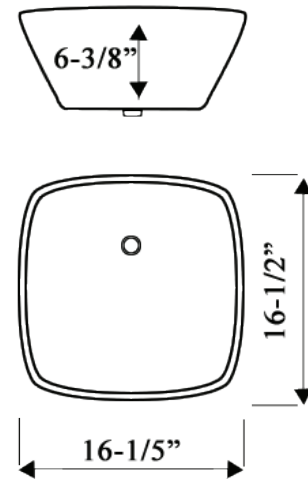

Rounded Rectangle Vessel Porcelain Vanity Sink

Model: P015

Colors Available:

White

General

Highest quality material used.
ASME A112.19.2 Compliant
CSA B45.1 Compliant
UPC Certified

Design Features

NO Overflow
Bowl Depth: 6-3/8"

Other

Drain opening: 1-1/2"
10 Year Warranty

Available Accessories

Sink Dimensions (Inches)

| Model Number | Overall | | Inside Bowl | | Depth | Cutout In Countertop | Minimum Cabinet Size | Shipping Weight (Lbs.) |
|--------------|---------|---------|-------------|-----|--------|----------------------|----------------------|------------------------|
| | L | W | L | W | | | | |
| P015 | 16-1/2" | 16-1/2" | 16" | 16" | 6-3/8" | See Template | N/A | 28 |