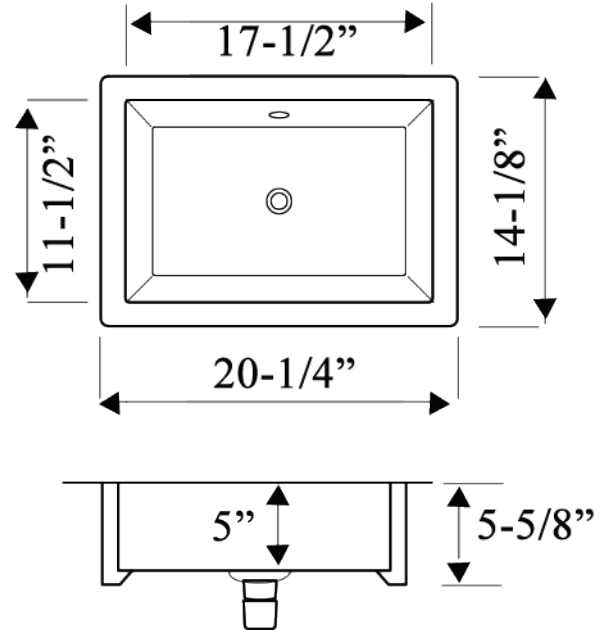

Rectangle Vessel Porcelain Vanity Sink

Model: P014

Colors Available:

White

General

Highest quality material used.
ASME A112.19.2 Compliant
CSA B45.1 Compliant
UPC Certified

Design Features

Built In Overflow
Bowl Depth: 5"

Other

Drain opening: 1-1/2"
10 Year Warranty

Sink Dimensions (Inches)

Model Number	Overall		Inside Bowl		Depth	Cutout In Countertop	Minimum Cabinet Size	Shipping Weight (Lbs.)
	L	W	L	W				
P014	20-1/4" x 14-1/8"		17-1/2" x 11-1/2"		5"	See Template	N/A	34