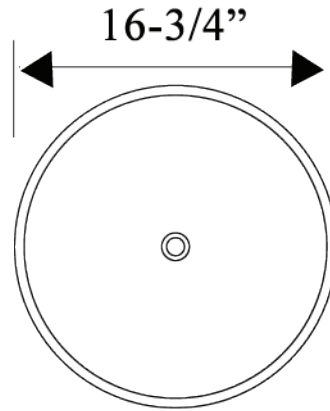

Round Vessel Porcelain Vanity Sink

Model: P013

Colors Available:

White & Bisque

General

Highest quality material used.
ASME A112.19.2 Compliant
CSA B45.1 Compliant
UPS Certified

Design Features

Built In Overflow
Bowl Depth: 6"

Other

Drain opening: 1-1/2"
10 Year Warranty

Available Accessories

Sink Dimensions (Inches)

Model Number	Overall		Inside Bowl		Depth	Cutout In Countertop	Minimum Cabinet Size	Shipping Weight (Lbs.)
	L	W	L	W				
P013	16-3/4" Round		16-1/4" Round		6"	See Template	N/A	20