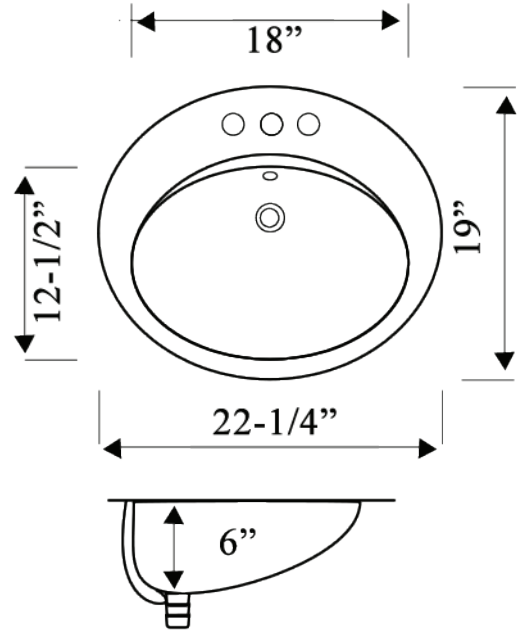

## Oval Drop-In Porcelain Vanity Sink

Model: P007

**Colors Available:**

White & Bisque

**Faucet Holes Available:**

1 & 3

**General**

Highest quality material used.  
ASME A112.19.2 Compliant  
CSA B45.1 Compliant  
UPC Certified

**Design Features**

Bowl Depth: 6"

**Other**

Drain opening: 1-1/2"  
Note: All undermounts are provided with a template for easy installation under any solid surface countertop.  
10 Year Warranty

**Sink Dimensions (Inches)**

Model Number	Overall		Inside Bowl		Depth	Cutout In Countertop	Minimum Cabinet Size	Shipping Weight (Lbs.)
	L	W	L	W				
P007	22-1/4"	19"	18"	12-1/2"	6"	See Template	21"	27