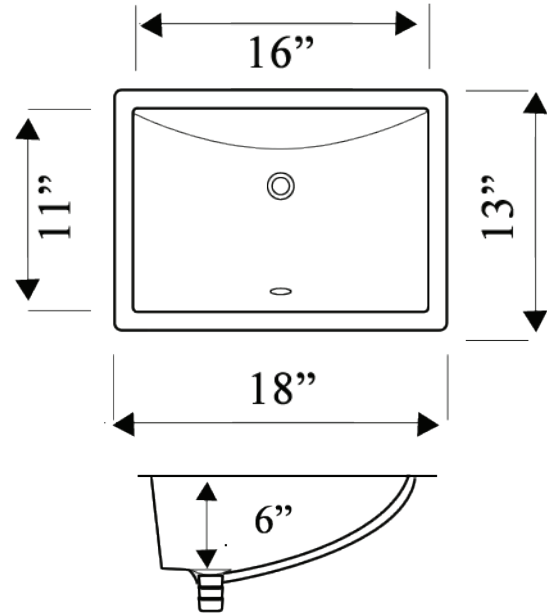

Rectangular Porcelain Vanity Sink

Model: P004

Colors Available:

White & Bisque

General

Highest quality material used.
ASME A112.19.2 Compliant
CSA B45.1 Compliant
UPS Certified

Design Features

Bowl Depth: 5-1/2"

Other

Drain opening: 1-1/2"
Note: All undermounts are provided with a template for easy installation under any solid surface countertop.
10 Year Warranty

Available Accessories

Sink Dimensions (Inches)

Model Number	Overall		Inside Bowl		Depth	Cutout In Countertop	Minimum Cabinet Size	Shipping Weight (Lbs.)
	L	W	L	W				
P004	18" x 13"		16" x 11"		6"	See Template	21"	20