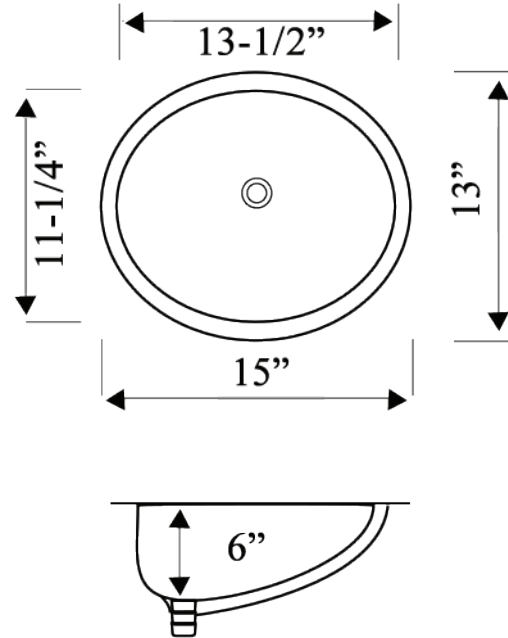

Oval Porcelain Vanity Sink

Model: P003

Colors Available:

White, Bisque, & Black

General

Highest quality material used.
ASME A112.19.2 Compliant
CSA B45.1 Compliant
UPS Certified

Design Features

Bowl Depth: 6"

Other

Drain opening: 1-1/2"
Note: All undermounts are provided with a template for easy installation under any solid surface countertop.
10 Year Warranty

Available Accessories

Sink Dimensions (Inches)

Model Number	Overall		Inside Bowl		Depth	Cutout In Countertop	Minimum Cabinet Size	Shipping Weight (Lbs.)
	L	W	L	W				
P003	15" x 13"		13-1/2" x 11-1/4"		6"	See Template	18"	15