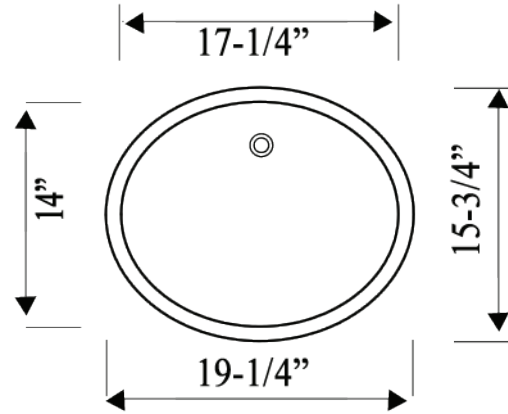

Oval Porcelain Vanity Sink

Model: P002

Colors Available:
White, Bisque, & Black

General
Highest quality material used.
ASME A112.19.2 Compliant
CSA B45.1 Compliant
UPC Certified

Design Features
Bowl Depth: 6"

Other
Drain opening: 1-1/2"
Note: All undermounts are provided with a template for easy installation under any solid surface countertop.
10 Year Warranty

Available Accessories

Faucets

Drains

Soap Dispensers

Sink Dimensions (Inches)

Model Number	Overall		Inside Bowl		Depth	Cutout In Countertop	Minimum Cabinet Size	Shipping Weight (Lbs.)
	L	W	L	W				
P002	17" x 14"		15" x 12"		6"	See Template	20"	18