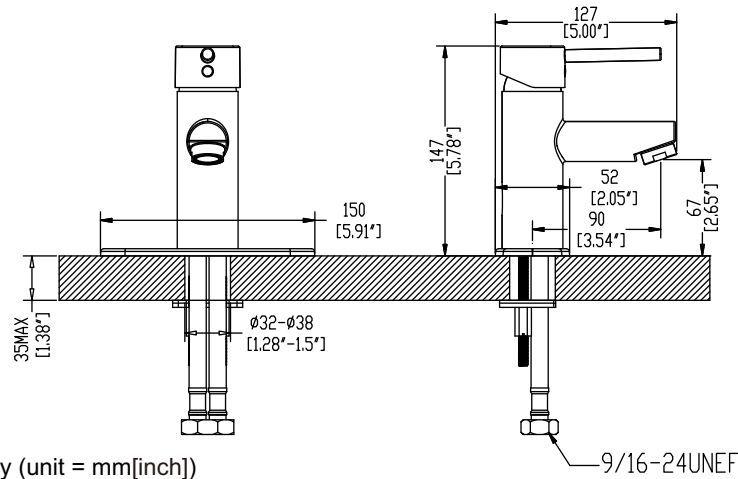

PRODUCT TECHNICAL SHEET

PC-MAGNOLIA-CH/SN/ORB SINGLE HOLE LAVATORY FAUCET

DIMENSIONS

■ For Reference only (unit = mm[inch])

TECHNICAL DETAILS

Please read the followings before installing and usage.

1 Description

- Metal handle
- Solid brass construction
- Ceramic disc Cartridge

3 Certificate

2 Technique Parameter

Parameter	Water Pressure	Water Temperature
ASME A112.18.1/ CSA B125.1	20-80PSI	10-65°C
EN817	0.1-0.5MPa	10-65°C

EXPLODED DRAWING

Please read the followings before installing and usage.

NO.	Description	Part No.	Qty
01	CARTRIDGE	ATBA0162	1
02	WASHER	CTWR0199	1
03	WASHER	CTKL0001	1
04	NUT	CTNB0063	2
05	HOSE	ATBP0068	2
06	CAP	CTCP0072	1
07	ESCUTCHEON	ATBC0025	1
08	AERATOR	ATBX0096	1