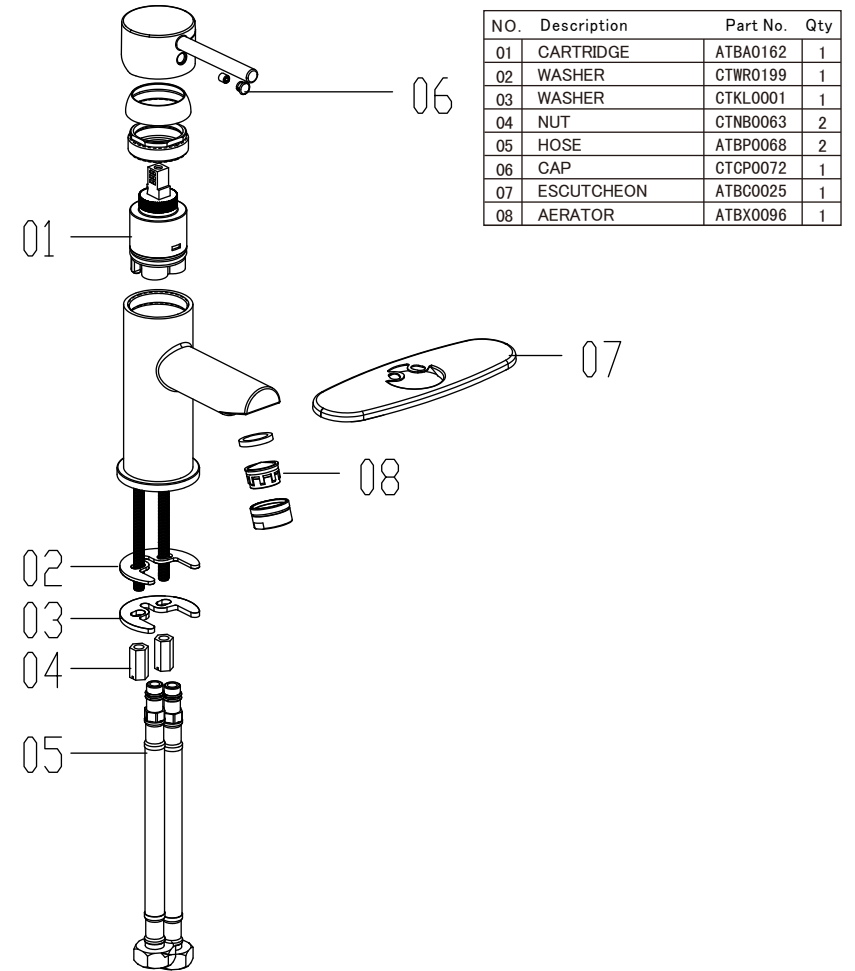

PRODUCT TECHNICAL SHEET

PC-MAGNOLIA-CH/SN/ORB SINGLE HOLE LAVATORY FAUCET

DIMENSIONS

■ For Reference only (unit = mm[inch])

TECHNICAL DETAILS

Please read the followings before installing and usage.

1 Description

- Metal handle
- Solid brass construction
- Ceramic disc Cartridge

3 Certificate

2 Technique Parameter

Parameter	Water Pressure	Water Temperature
ASME A112.18.1/ CSA B125.1	20-80PSI	10-65°C
EN817	0.1-0.5MPa	10-65°C

EXPLODED DRAWING

Please read the followings before installing and usage.

NO.	Description	Part No.	Qty
01	CARTRIDGE	ATBA0162	1
02	WASHER	CTWR0199	1
03	WASHER	CTKL0001	1
04	NUT	CTNB0063	2
05	HOSE	ATBP0068	2
06	CAP	CTCP0072	1
07	ESCUTCHEON	ATBC0025	1
08	AERATOR	ATBX0096	1