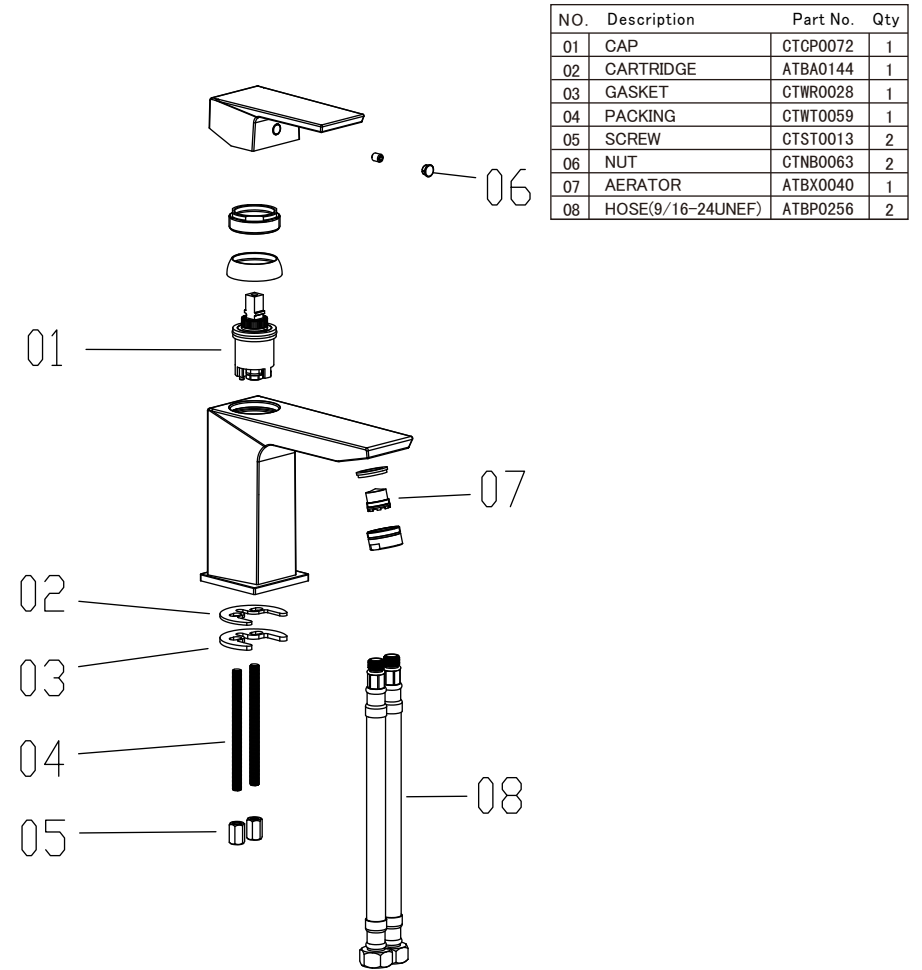

PRODUCT TECHNICAL SHEET

PC-LOTUS-CH/SN/ORB SINGLE HOLE LAVATORY FAUCET

DIMENSIONS

■ For Reference only (unit = mm[inch])

TECHNICAL DETAILS

Please read the followings before installing and usage.

1 Description

- Metal handle
- Solid brass construction
- Ceramic disc Cartridge

3 Certificate

2 Technique Parameter

Parameter	Water Pressure	Water Temperature
ASME A112.18.1/ CSA B125.1	20-80PSI	10-65°C
EN817	0.1-0.5MPa	10-65°C

EXPLODED DRAWING

Please read the followings before installing and usage.

NO.	Description	Part No.	Qty
01	CAP	CTCP0072	1
02	CARTRIDGE	ATBA0144	1
03	GASKET	CTWR0028	1
04	PACKING	CTWT0059	1
05	SCREW	CTST0013	2
06	NUT	CTNB0063	2
07	AERATOR	ATBX0040	1
08	HOSE(9/16-24UNEF)	ATBP0256	2