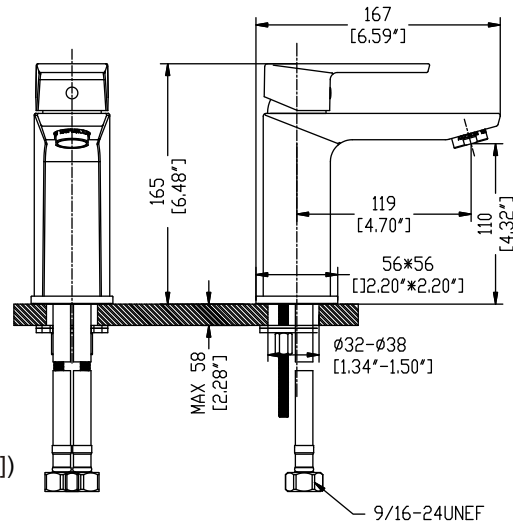

PRODUCT TECHNICAL SHEET

PC-LOTUS-CH/SN/ORB SINGLE HOLE LAVATORY FAUCET

DIMENSIONS

■ For Reference only (unit = mm[inch])

TECHNICAL DETAILS

Please read the followings before installing and usage.

1 Description

- Metal handle
- Solid brass construction
- Ceramic disc Cartridge

3 Certificate

2 Technique Parameter

Parameter	Water Pressure	Water Temperature
ASME A112.18.1/ CSA B125.1	20-80PSI	10-65°C
EN817	0.1-0.5MPa	10-65°C

EXPLODED DRAWING

Please read the followings before installing and usage.

NO.	Description	Part No.	Qty
01	CAP	CTCP0072	1
02	CARTRIDGE	ATBA0144	1
03	GASKET	CTWR0028	1
04	PACKING	CTWT0059	1
05	SCREW	CTST0013	2
06	NUT	CTNB0063	2
07	AERATOR	ATBX0040	1
08	HOSE(9/16-24UNEF)	ATBP0256	2