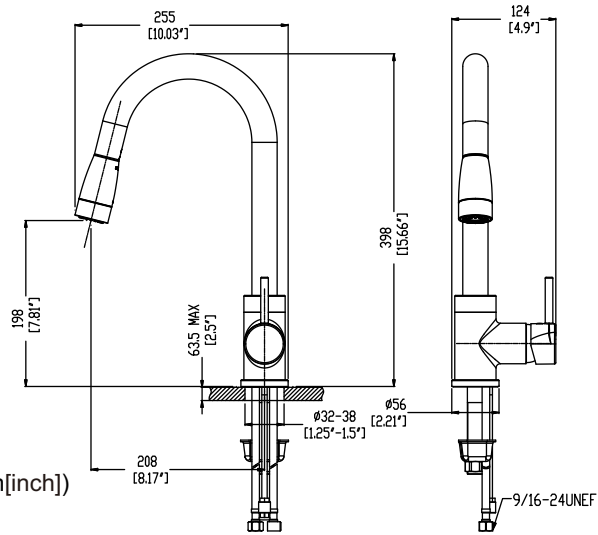

# PRODUCT TECHNICAL SHEET

PC-LILAC-CH/SN/ORB

KITCHEN GOOSENECK PULL DOWN FAUCET

## DIMENSIONS

■ For Reference only (unit = mm[inch])

### 1 Description

- Metal handle
- 360° swing spout
- Metal construction
- Ceramic disc Cartridge
- 2 setting pull down spray

## EXPLODED DRAWING

Please read the followings before installing and usage.

| NO. | Description       | Part No. | Qty |
|-----|-------------------|----------|-----|
| 01  | SHOWER            | ATBE0124 | 1   |
| 02  | CAP               | CTCP0072 | 1   |
| 03  | CARTRIDGE         | ATBA0161 | 1   |
| 04  | GASKET            | CTLT0020 | 1   |
| 05  | NUT               | CTNB0276 | 1   |
| 06  | HOSE(9/16-24UNEF) | ATBP1018 | 2   |