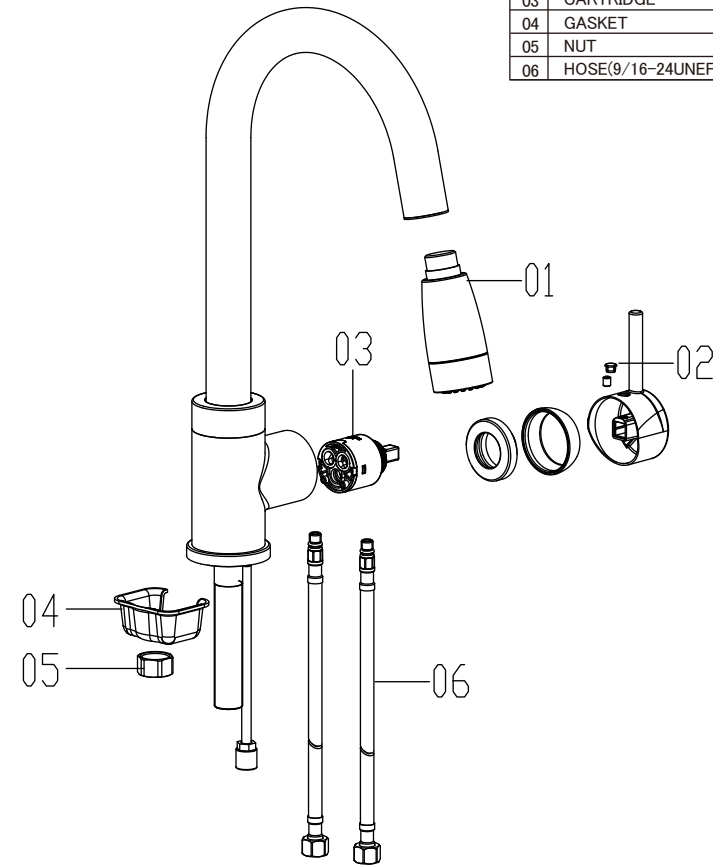

### 1 Description

- Metal handle
- 360° swing spout
- Metal construction
- Ceramic disc Cartridge
- 2 setting pull down spray

### 2 Technique Parameter

| Parameter                     | Water Pressure | Water Temperature |
|-------------------------------|----------------|-------------------|
| Market                        |                |                   |
| ASME A112.18.1/<br>CSA B125.1 | 20-80PSI       | 10-65°C           |
| EN817                         | 0.1-0.5MPa     | 10-65°C           |

## EXPLODED DRAWING

Please read the followings before installing and usage.

| NO. | Description       | Part No. | Qty |
|-----|-------------------|----------|-----|
| 01  | SHOWER            | ATBE0124 | 1   |
| 02  | CAP               | CTCP0072 | 1   |
| 03  | CARTRIDGE         | ATBA0161 | 1   |
| 04  | GASKET            | CTLT0020 | 1   |
| 05  | NUT               | CTNB0276 | 1   |
| 06  | HOSE(9/16-24UNEF) | ATBP1018 | 2   |