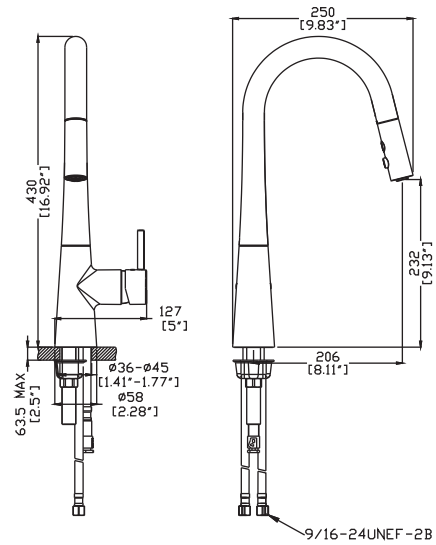

PRODUCT TECHNICAL SHEET

PC-AZALEA-CH/SN/ORB SINGLE CONTROL KITCHEN PULL-DOWN FAUCET

DIMENSIONS

■ For Reference only (unit = mm[inch])

TECHNICAL DETAILS

Please read the followings before installing and usage.

1 Description

- Metal handle
- 360° swing spout
- Metal construction
- Ceramic disc Cartridge(Φ 35MM)
- 2 setting pull out spray

2 Technique Parameter

| Parameter Market | Water Pressure | Water Temperature |
|-------------------------------|----------------|-------------------|
| ASME A112.18.1/ CSA B125.1 | 20-80PSI | 10-65°C |
| EN817 | 0.1-0.5MPa | 10-65°C |

EXPLODED DRAWING

Please read the followings before installing and usage.

| NO. | Description | Part No. | Qty |
|-----|-------------------|----------|-----|
| 01 | SHOWER | ATBE0196 | 1 |
| 02 | CAP | CTCP0072 | 1 |
| 03 | CARTRIDGE | ATBA0161 | 1 |
| 04 | GASKET | CTLT0020 | 1 |
| 05 | NUT | CTNB0276 | 1 |
| 06 | HOSE(9/16-24UNEF) | ATBP0403 | 2 |
| | | | |