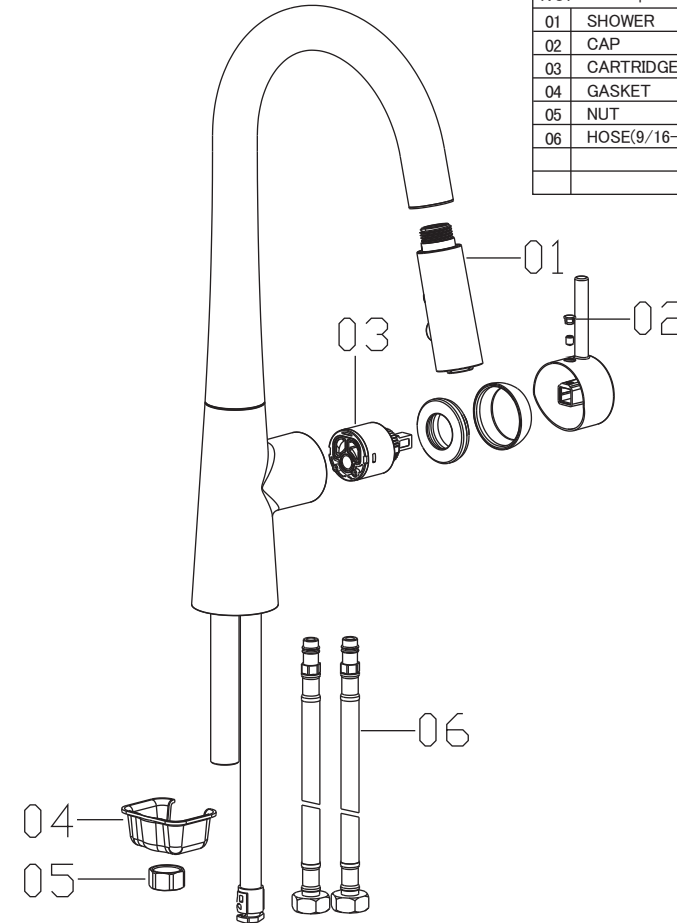

PRODUCT TECHNICAL SHEET

PC-AZALEA-CH/SN/ORB SINGLE CONTROL KITCHEN PULL-DOWN FAUCET

DIMENSIONS

■ For Reference only (unit = mm[inch])

TECHNICAL DETAILS

Please read the followings before installing and usage.

1 Description

- Metal handle
- 360° swing spout
- Metal construction
- Ceramic disc Cartridge(Φ 35MM)
- 2 setting pull out spray

2 Technique Parameter

| Parameter Market | Water Pressure | Water Temperature |
|-------------------------------|----------------|-------------------|
| ASME A112.18.1/ CSA B125.1 | 20-80PSI | 10-65°C |
| EN817 | 0.1-0.5MPa | 10-65°C |

EXPLODED DRAWING

Please read the followings before installing and usage.

| NO. | Description | Part No. | Qty |
|-----|-------------------|----------|-----|
| 01 | SHOWER | ATBE0196 | 1 |
| 02 | CAP | CTCP0072 | 1 |
| 03 | CARTRIDGE | ATBA0161 | 1 |
| 04 | GASKET | CTLT0020 | 1 |
| 05 | NUT | CTNB0276 | 1 |
| 06 | HOSE(9/16-24UNEF) | ATBP0403 | 2 |
| | | | |