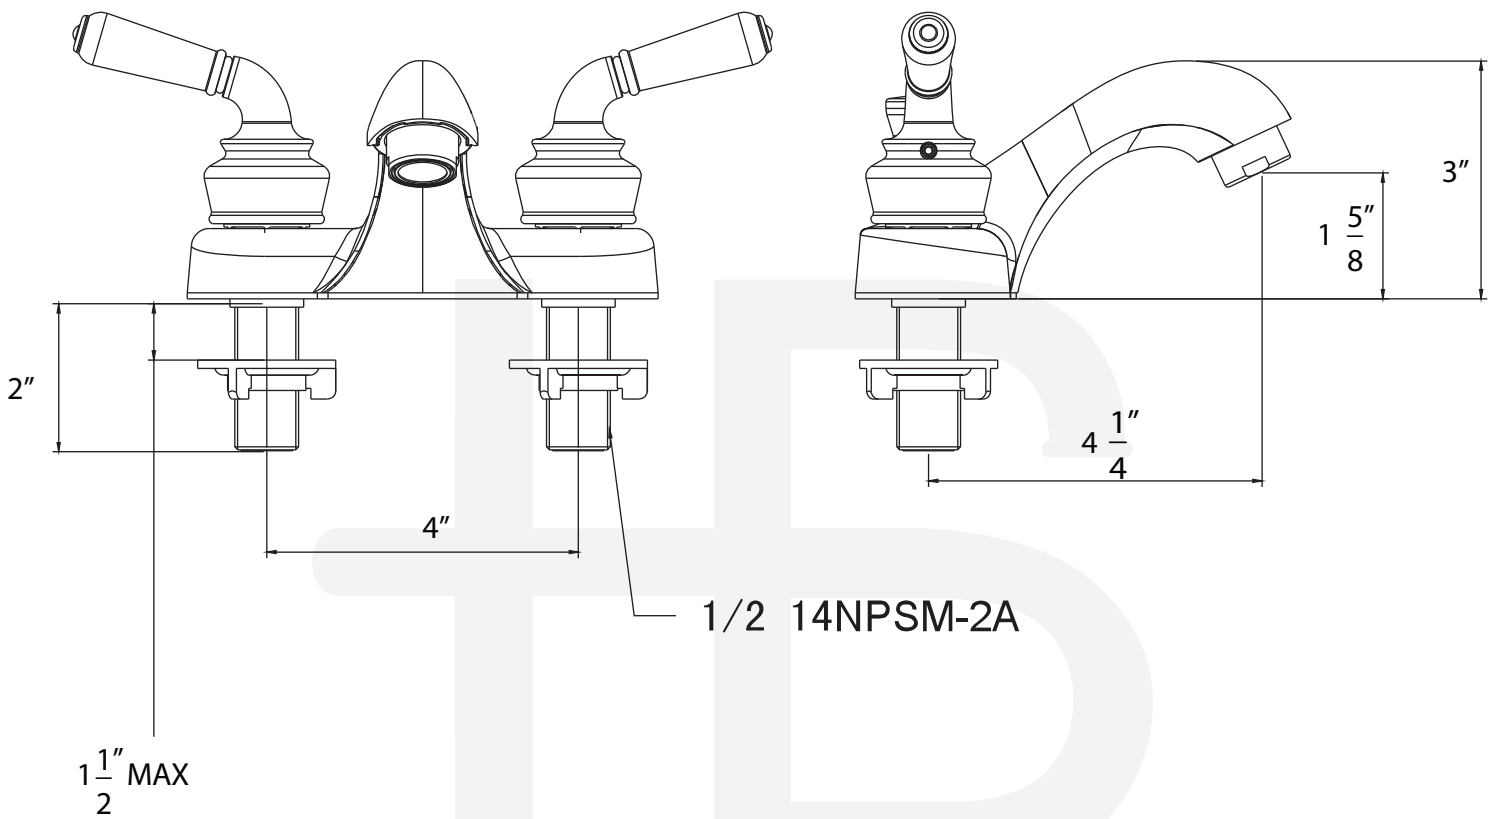

Item Number	Type	Date
63431-xx	Center Set	3/22/2011