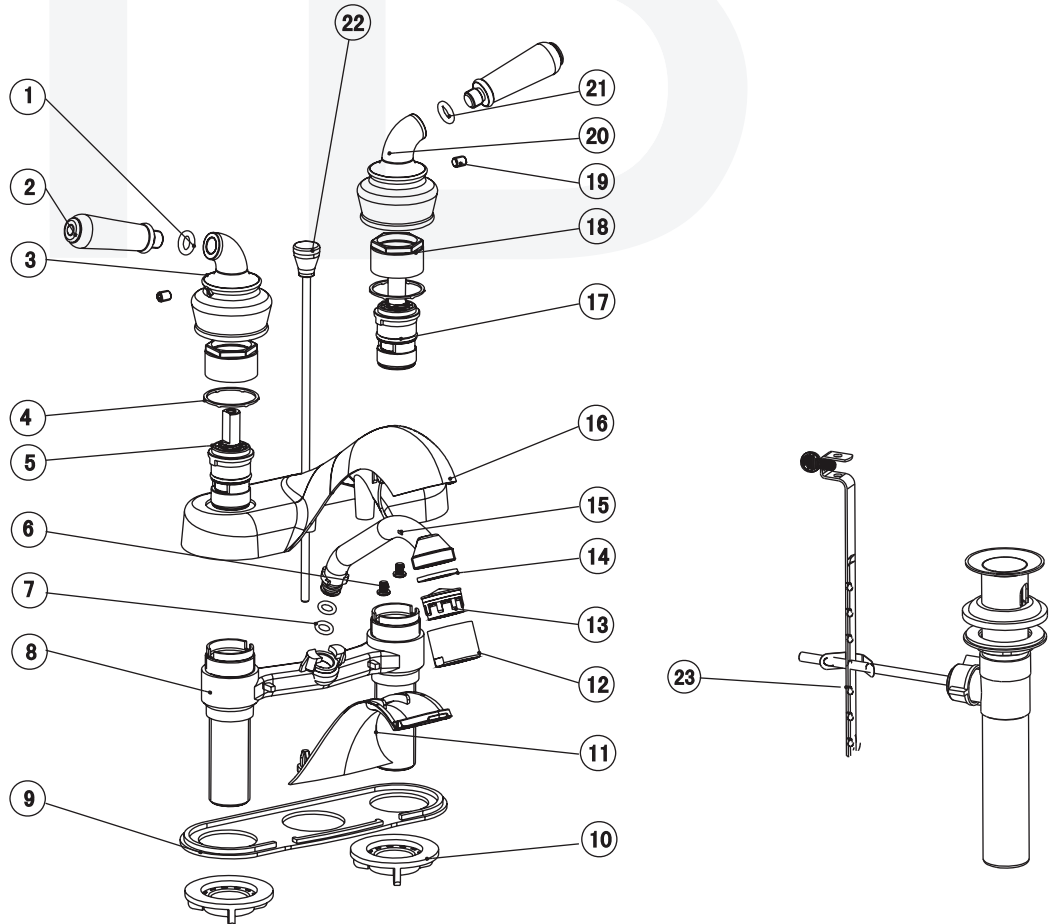

63431-xx - 4" center Set

Description

- "CYPRESS (63)" 4" center set lavatory faucet
- Zinc die cast housing
- 90 Degree ceramic disc cartridges
- Brass pop-up
- 1/2" NPS connections
- 1.5 GPM ASME compliant

Standards

- Complies with IAPMO UPC/cUPC
- California AB1953 compliant
- NSF - 61-9 tested and compliant
- ADA Accessibility Guidelines for Buildings and Facilities - 4.27.4 Controls and Mechanisms
- CALGreen compliant
- EPA WaterSense Certified by IAPMO R&T

Colors / Finishes

- 01 - Chrome
- 72 - PVD Satin Nickel
- 20 - Antique Bronze

BREAK DOWN Component Parts List

NO.	Part No	Qty
01	CTRR0155-XR	1
02	CTHP0035	2
03	CTCZ0183	1
04	CTWP0075	2
05	ATBA0128	1
06	CTST1000	2
07	CTRR0066	2
08	ATBY0184	1
09	CTKP0131	1
10	CTNP0011	2
11	CTCP0377	1
12	CTXB0063	1
13	ATBX0037	1
14	CTWR0021	1
15	CTPP0035	1
16	CTCZ0180	1
17	ATBA0127	1
18	CTNZ0004	2
19	CTST0117	2
20	CTCZ0182	1
21	CTRR0155-XD	1
22	ATBM0022	1
23	ATAA0067	1